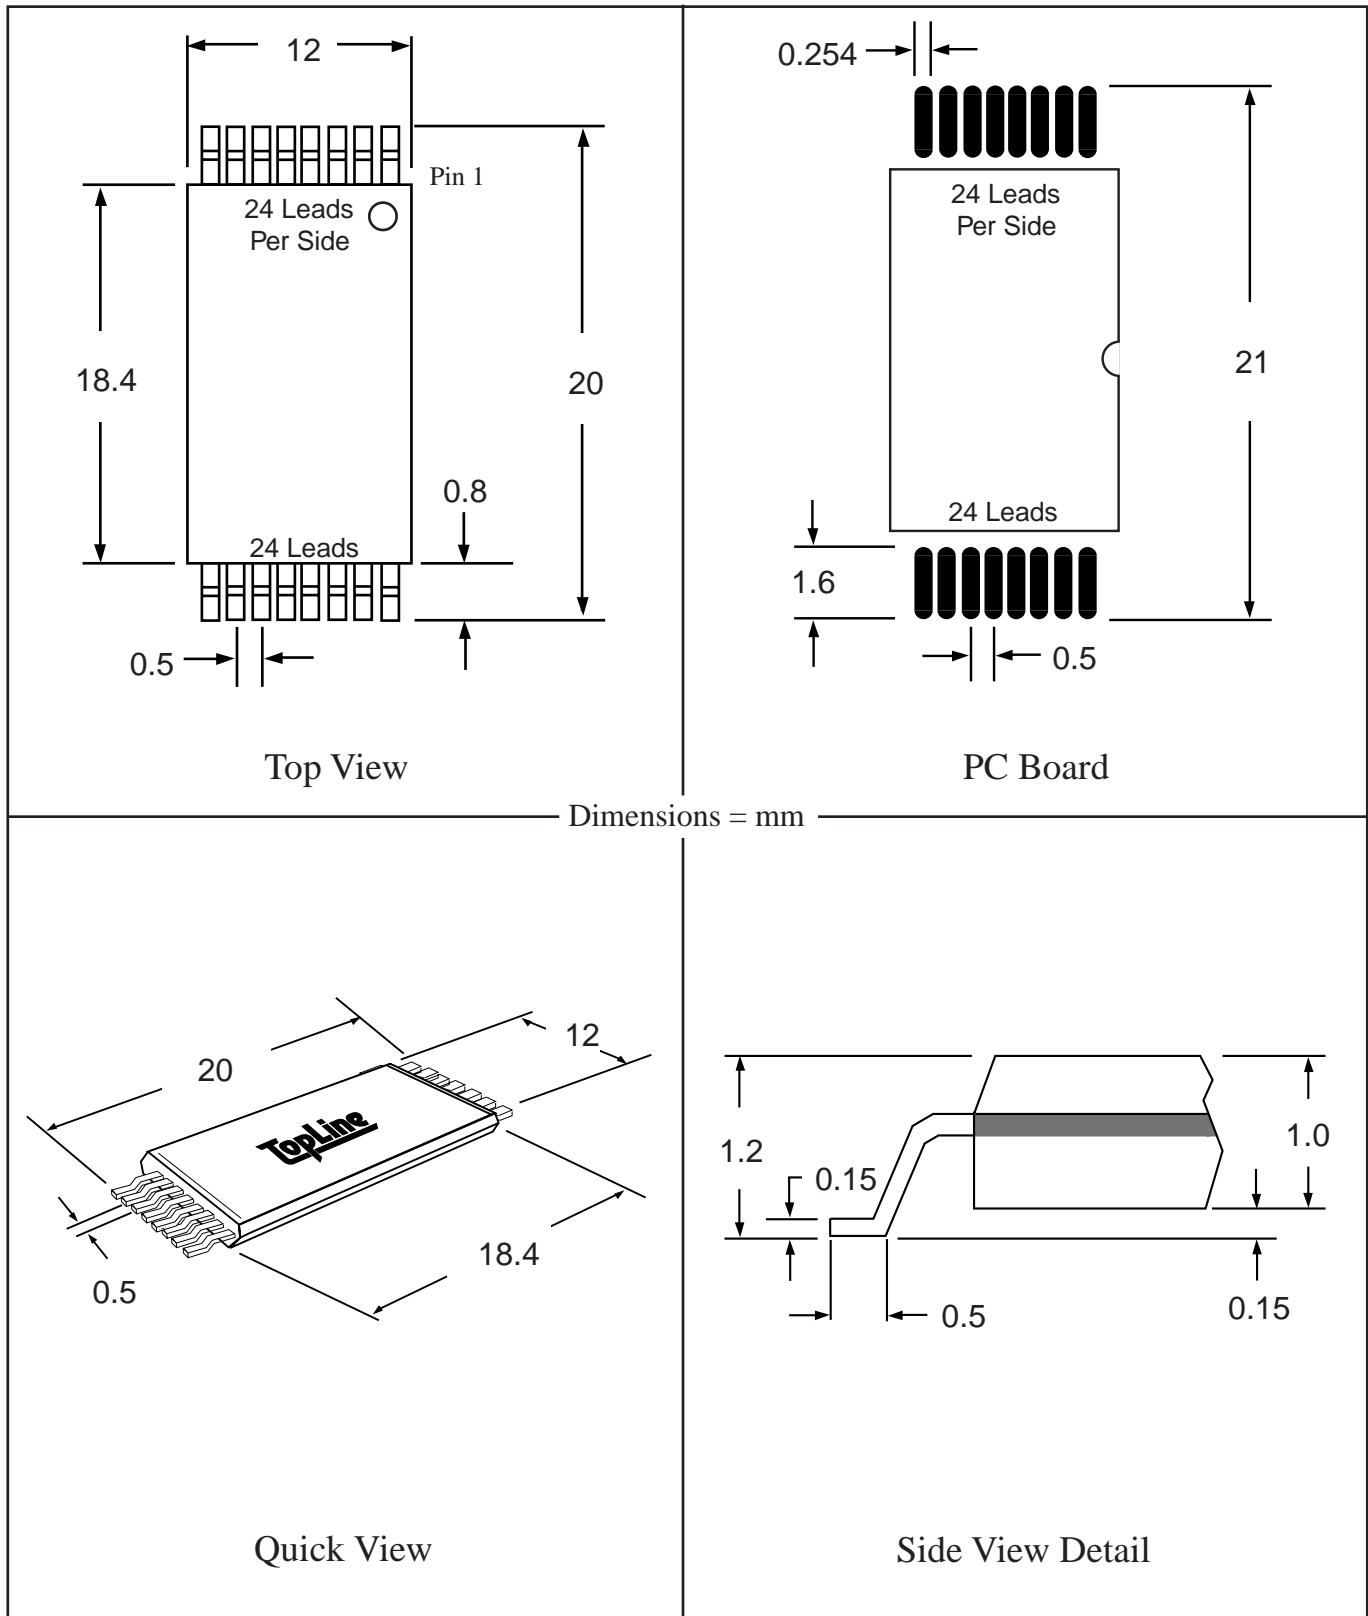

Part # **TSOP48T19.7-T1**
 Leads **48** Pitch **0.5mm**
 Body Size **12 x 20mm**

Tel 1-714-898-3830
 info@topline.tv

Dimensions = mm